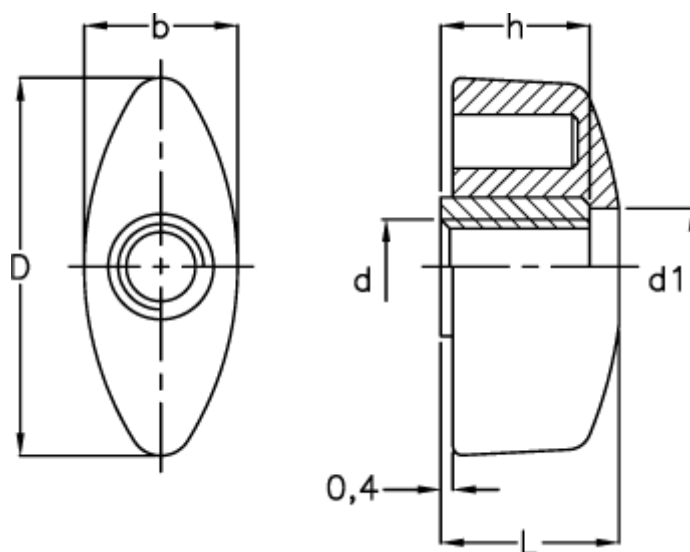

Article number: 2302008508

Description: E+G Wing knobs  
CT.476/48 FP-M8

## Measures

b	= 19
d	= 48
d1	= 9
d 6H	= M8
h	= 16
L	= 19